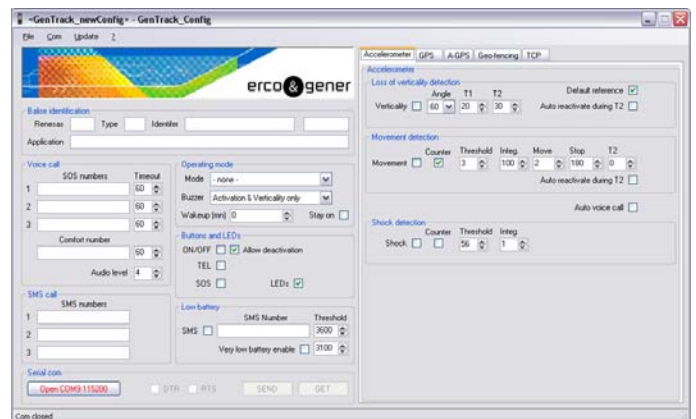

Permanent GSM mode "Stay On"