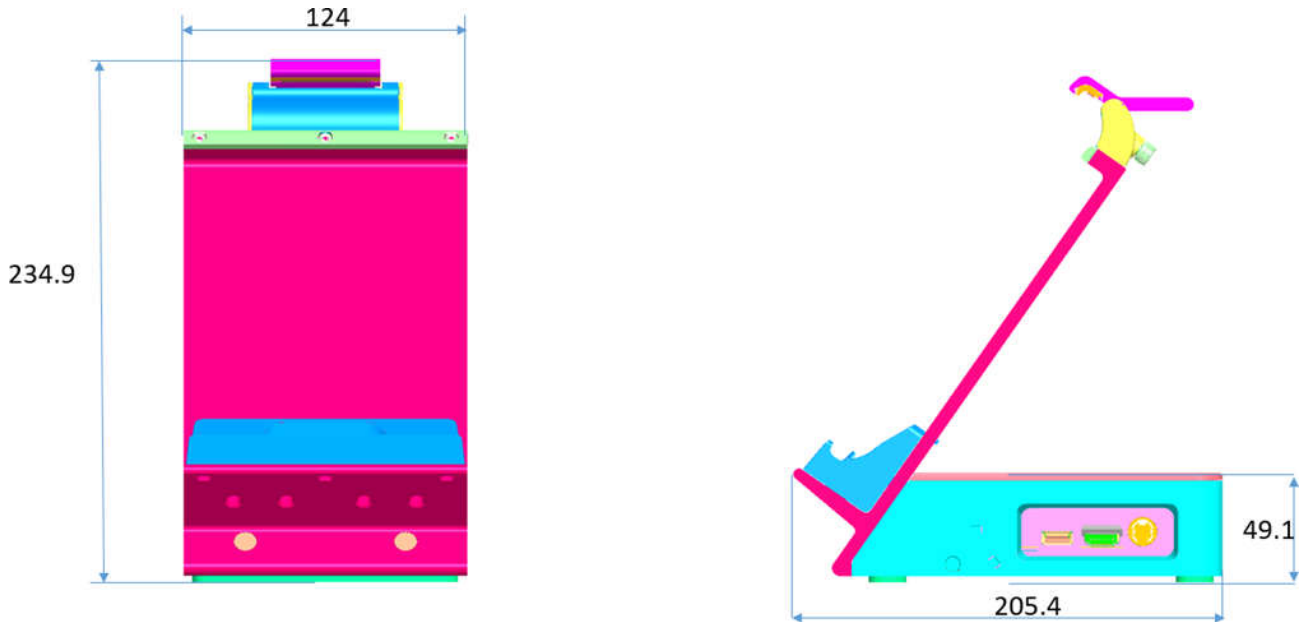

TECHNICAL DRAWING

“IndustrialPAD 116” RUGGED TABLET

BATTERY CHARGER

DOCK DESK (without Cable Cover)

DOCK DESK (with Cable Cover)

DOCK VESA