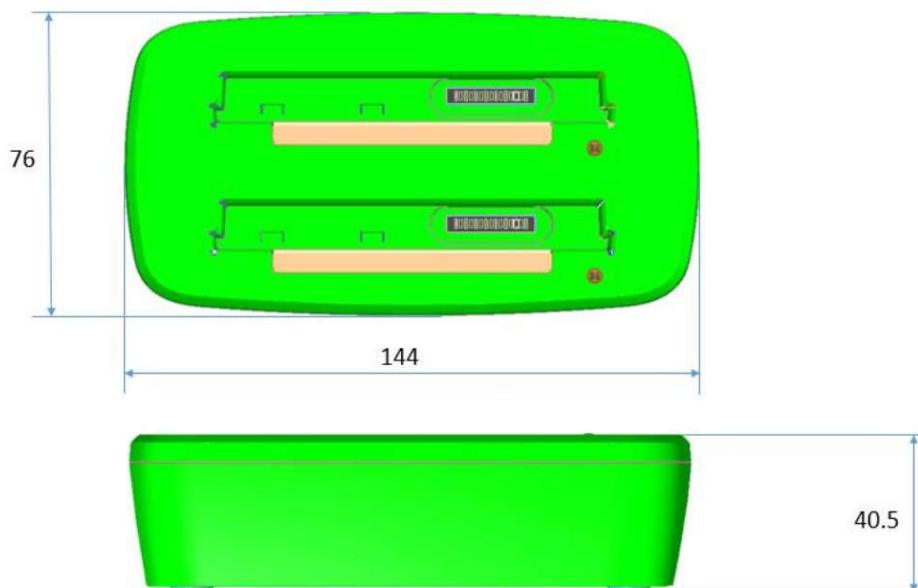

TECHNICAL DRAWING

“IndustrialPAD 116” RUGGED TABLET

BATTERY CHARGER

DOCK DESK (without Cable Cover)

DOCK DESK (with Cable Cover)

DOCK VESA