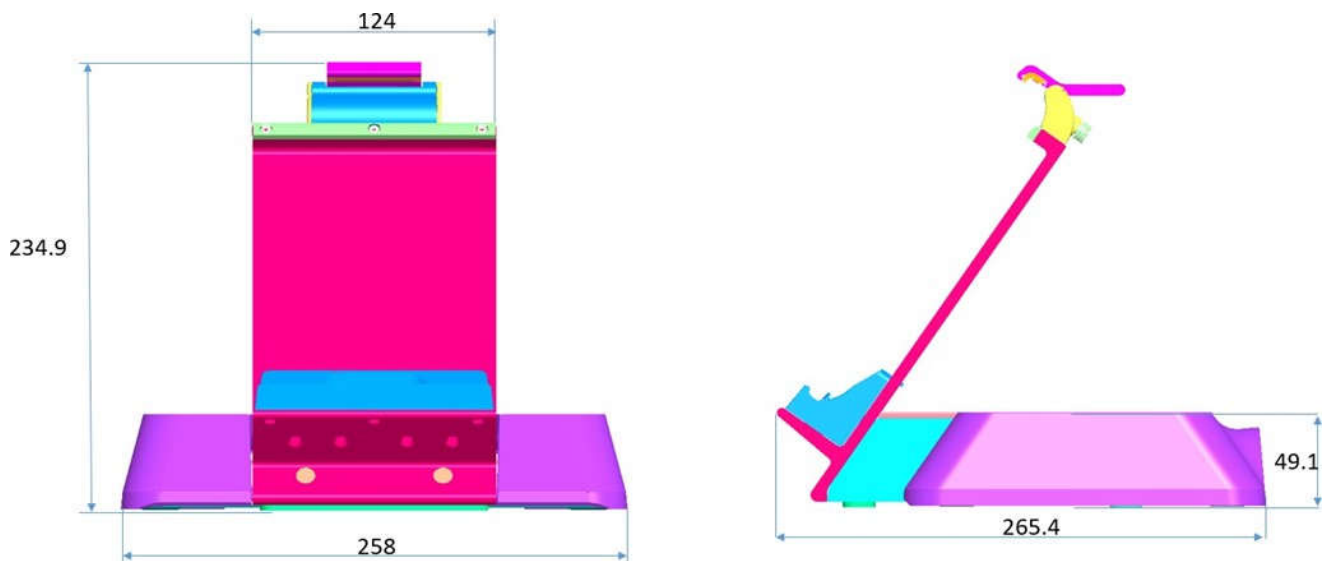

TECHNICAL DRAWING

“IndustrialPAD 116” RUGGED TABLET

BATTERY CHARGER

DOCK DESK (without Cable Cover)

DOCK DESK (with Cable Cover)

DOCK VESA