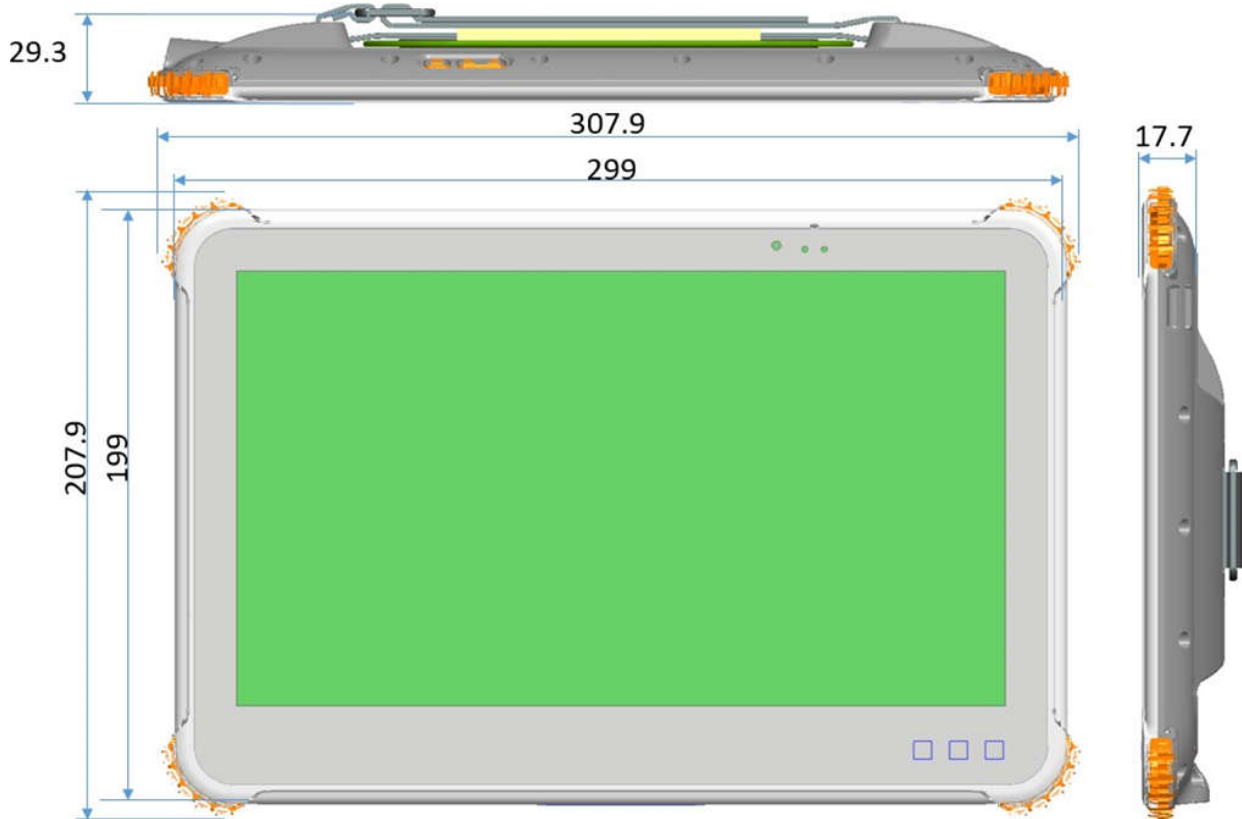

TECHNICAL DRAWING

“IndustrialPAD 116” RUGGED TABLET

BATTERY CHARGER

DOCK DESK (without Cable Cover)

DOCK DESK (with Cable Cover)

DOCK VESA